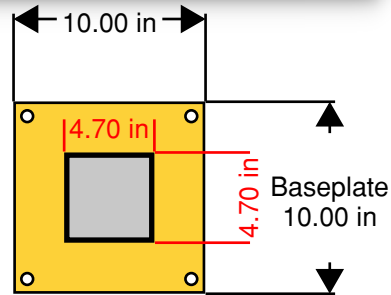

RHINO RAILS

Offset Baseplate

RR-CS-1 (Single High)
RR-CS-2 (Double High)

Offset Baseplate

RR-CSO-1 (Single High)
RR-CSO-2 (Double High)

Corner Column

RR-CSC-1 (Single High)
RR-CSC-2 (Double High)