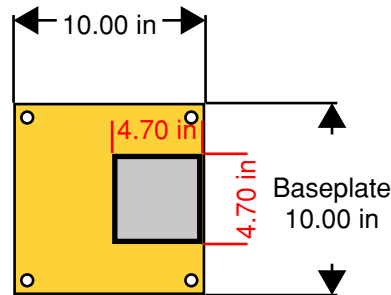

RHINO RAILS

Offset Baseplate

RR-CS-1 (Single High)
RR-CS-2 (Double High)

Offset Baseplate

RR-CSO-1 (Single High)
RR-CSO-2 (Double High)

Corner Column

RR-CSC-1 (Single High)
RR-CSC-2 (Double High)