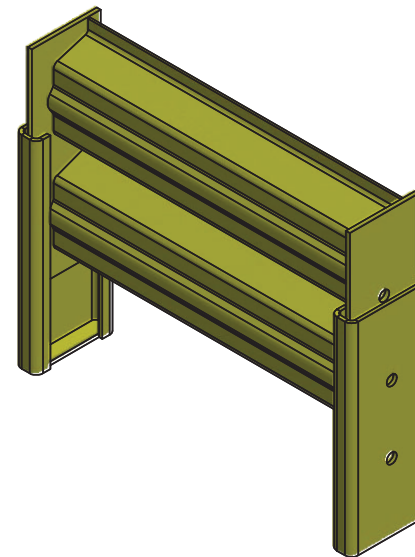

RR-LOA - Lift Out Adapter Pair

Allows Rail to
Lift out of Column

Sold in Pairs

Attaches to Column
w/ 2 M12x1.75 Hex Bolts

TITLE:
Lift Out
Adapter Pair

SIZE A	DWG. NO. RR-LOA	REV A
------------------	--------------------	-----------------

SCALE: NTS	WEIGHT: 11 LBS	SHEET 1 OF 1
------------	----------------	--------------

quotes@rhinorails.com | specs.rhinorails.com | 866-874-3385