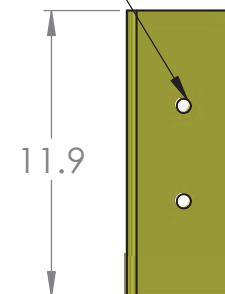

RR-LOA - Lift Out Adapter Pair

Allows Rail to
Lift out of Column

Sold in Pairs

Attaches to Column
w/ 2 M12x1.75 Hex Bolts

TITLE:
Lift Out
Adapter Pair

SIZE A	DWG. NO. RR-LOA	REV A
------------------	--------------------	-----------------

SCALE: NTS	WEIGHT: 11 LBS	SHEET 1 OF 1
------------	----------------	--------------

quotes@rhinorails.com | specs.rhinorails.com | 866-874-3385