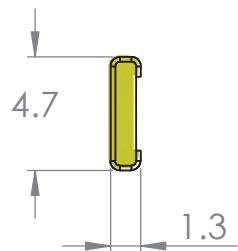

RR-LOA - Lift Out Adapter Pair

Allows Rail to
Lift out of Column

Sold in Pairs

Attaches to Column
w/ 2 M12x1.75 Hex Bolts

TITLE:
Lift Out
Adapter Pair

SIZE A	DWG. NO. RR-LOA	REV A
------------------	--------------------	-----------------

SCALE: NTS	WEIGHT: 11 LBS	SHEET 1 OF 1
------------	----------------	--------------

quotes@rhinorails.com | specs.rhinorails.com | 866-874-3385