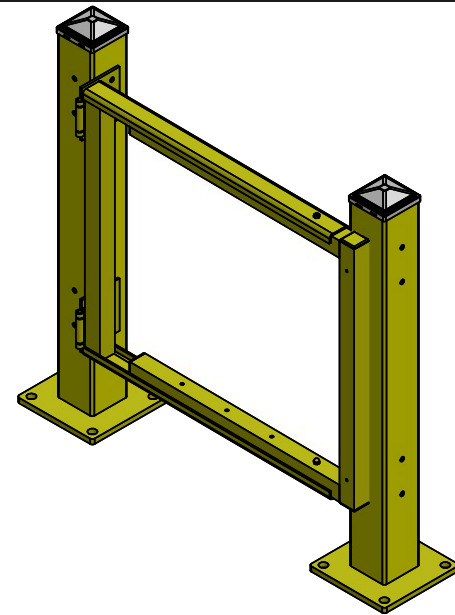

RR-SG-3654A - Pedestrian Swing Gate

Adjusts to cover up to 52".
Right or Left hand opening.

TITLE:
Pedestrian
Gate

SIZE A	DWG. NO. RR-SG-3654A	REV A
------------------	-------------------------	-----------------

SCALE: NTS	WEIGHT: 36 LBS	SHEET 1 OF 1
------------	----------------	--------------

quotes@rhinorails.com | specs.rhinorails.com | 866-874-3385

rhinorails.com