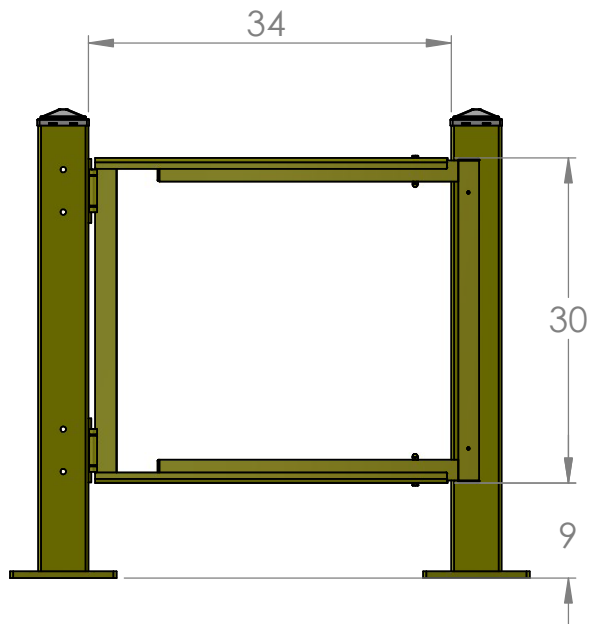

RR-SG-3654A - Pedestrian Swing Gate

Adjusts to cover up to 52".
Right or Left hand opening.

TITLE:
Pedestrian
Gate

SIZE A	DWG. NO. RR-SG-3654A	REV A
------------------	-------------------------	-----------------

SCALE: NTS	WEIGHT: 36 LBS	SHEET 1 OF 1
------------	----------------	--------------

quotes@rhinorails.com | specs.rhinorails.com | 866-874-3385

rhinorails.com