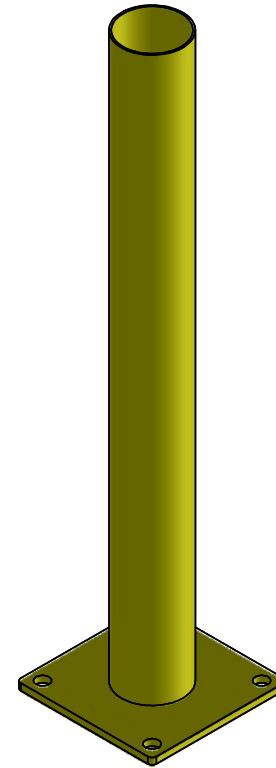

RR-BO-4-42-MD - 4" Surface Mount Pipe Bollard

		
TITLE: 4" Bollard		
SIZE A	DWG. NO. BO-4-42MD	REV A
SCALE: NTS	WEIGHT: 33 LBS	SHEET 1 OF 1

quotes@rhinorails.com | specs.rhinorails.com | 866-874-3385