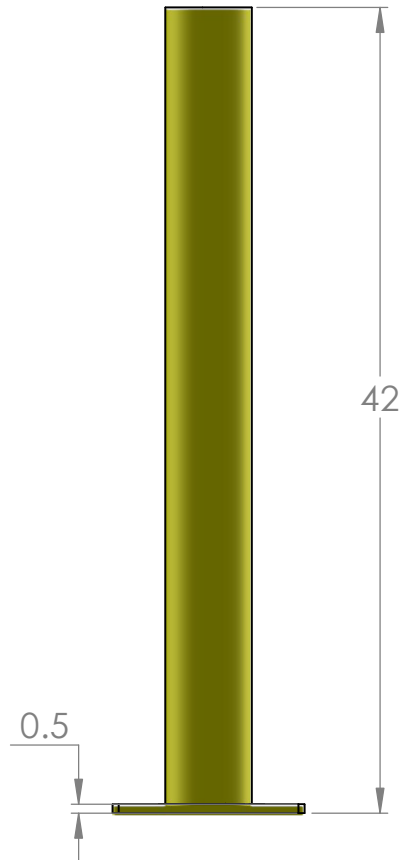

RR-BO-4-42-MD - 4" Surface Mount Pipe Bollard

		
TITLE: 4" Bollard		
SIZE A	DWG. NO. BO-4-42MD	REV A
SCALE: NTS	WEIGHT: 33 LBS	SHEET 1 OF 1

quotes@rhinorails.com | specs.rhinorails.com | 866-874-3385