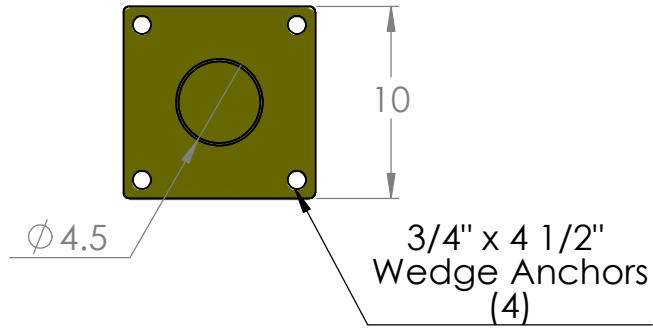

RR-BO-4-42-MD - 4" Surface Mount Pipe Bollard

		
TITLE: 4" Bollard		
SIZE A	DWG. NO. BO-4-42MD	REV A
SCALE: NTS	WEIGHT: 33 LBS	SHEET 1 OF 1

quotes@rhinorails.com | specs.rhinorails.com | 866-874-3385