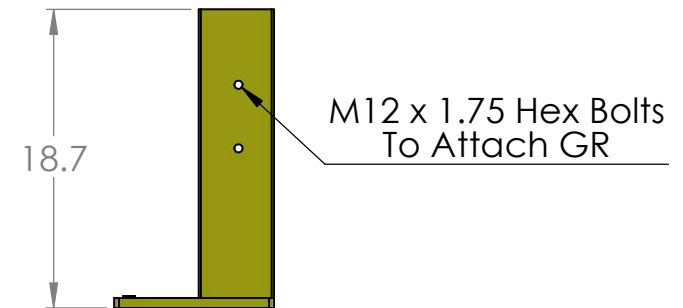

RR-CSO-1 - Single Rail Offset Column

TITLE:

Single Rail
Offset Column

SIZE
A

DWG. NO.
RR-CSO-1

REV
A

SCALE: NTS

WEIGHT: 32 LBS