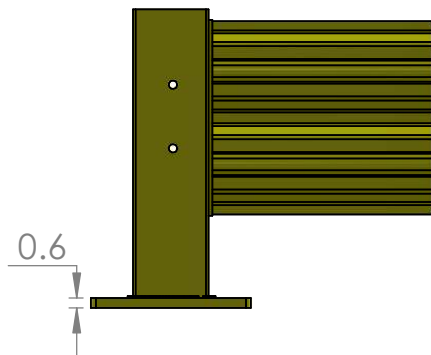

RR-CSO-1 - Single Rail Offset Column

TITLE:

Single Rail
Offset Column

SIZE
A

DWG. NO.
RR-CSO-1

REV
A

SCALE: NTS

WEIGHT: 32 LBS