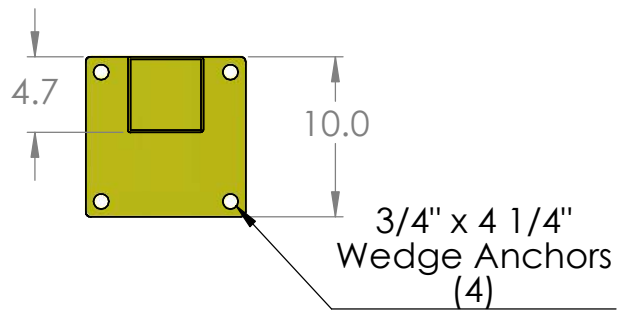

RR-CSO-1 - Single Rail Offset Column

TITLE:

Single Rail
Offset Column

SIZE
A

DWG. NO.
RR-CSO-1

REV
A

SCALE: NTS

WEIGHT: 32 LBS