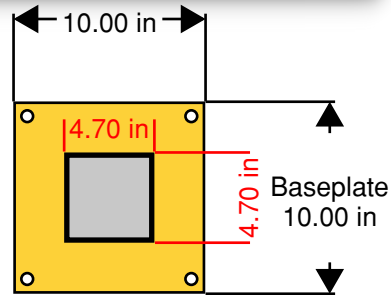

RHINO RAILS

Offset Baseplate

RR-CS-1 (Single High)
RR-CS-2 (Double High)

Offset Baseplate

RR-CSO-1 (Single High)
RR-CSO-2 (Double High)

Corner Column

RR-CSC-1 (Single High)
RR-CSC-2 (Double High)