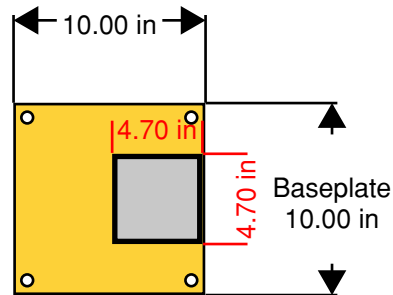

RHINO RAILS

Offset Baseplate

RR-CS-1 (Single High)
RR-CS-2 (Double High)

Offset Baseplate

RR-CSO-1 (Single High)
RR-CSO-2 (Double High)

Corner Column

RR-CSC-1 (Single High)
RR-CSC-2 (Double High)